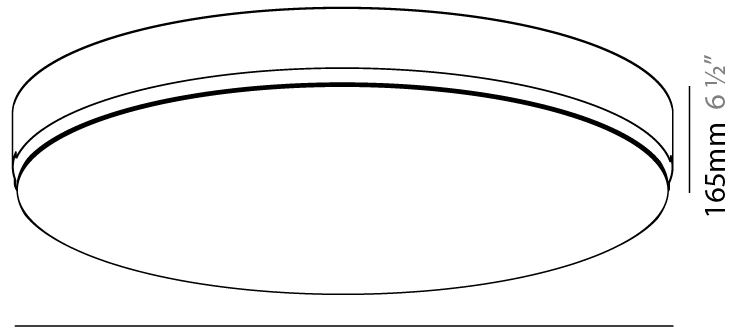

GENERAL

Series: Sign
Partner: Prolicht
Division: Architectural
Installation: Trimless
Product Type: Ceiling Recessed
Mounting Location: Ceiling
Light Distribution: Direct

PHYSICAL

Shape: Round
Diameter (mm): 930
Diameter (in): 36 ⁵/₈
Height (mm): 165
Height (in): 6 ¹/₂
Weight (kg): 16.1
Weight (lbs): 35.49
Diffuser: PMMA - Opal
Fixture Material: PMMA / Extruded Aluminum / Steel
Cut-out Measurements: 955mm / 37 5/8"
Upon Request: Unique Sizes Unique Ceiling Thickness Unique Mounting Depth Spot Inserts

ELECTRICAL

Lamp Type: LED (Zhaga Standard)
Input Wattage (W): 129.5
Total Output Wattage (W): 111
Dimming: [Tri-Mode (Non-Dimming and Phase Dimming (120Vac only) and 0-10V Dimming)](#)
Driver Included: Yes
Driver Location: Integrated
Driver Type: Constant Current - Universal
Driver Class: Class 2
Input Voltage (V): 120 - 277
Constant Current (MA): 500

LED

[Color Temperature (°K): 3000 / 4000](#)
Max. Delivered Lumen (lm): 12062 / 12842
Nominal Lumen (lm): 14430 / 16148 / 16576 / 17191
CRI: >80 CRI
Efficiency (%): 65% (5mm Perspex)|77%
Lamp Life (hrs): 50000
Upon Request: RGB-W Tunable White Special Color Temperature CRI90

OPTICAL

RATINGS AND CERTIFICATIONS

Certified By: Certified for North American Standards
IP rating: IP20

Ø 930mm 36 ⁵/₈"

165mm 6 ¹/₂"