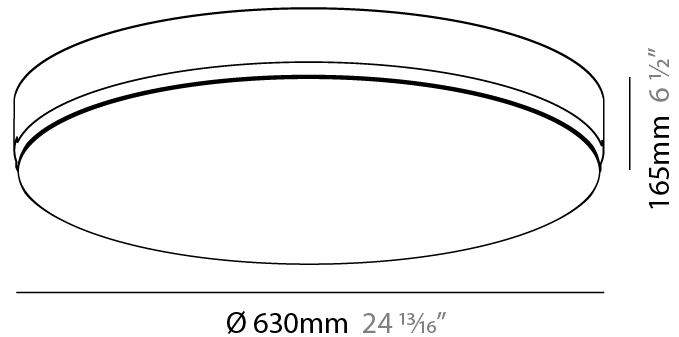

GENERAL

Series: Sign
Partner: Prolicht
Division: Architectural
Installation: Trimless
Product Type: Ceiling Recessed
Mounting Location: Ceiling
Light Distribution: Direct

PHYSICAL

Shape: Round
Diameter (mm): 630
Diameter (in): 24 ¹³/₁₆
Height (mm): 165
Height (in): 6 ¹/₂
Weight (kg): 8.3
Weight (lbs): 18.298
Diffuser: PMMA - Opal
Fixture Material: PMMA / Extruded Aluminum / Steel
Cut-out Measurements: 655mm / 25 13/16"
Upon Request: Unique Sizes Unique Ceiling Thickness Unique Mounting Depth Spot Inserts

ELECTRICAL

Lamp Type: LED (Zhaga Standard)
Input Wattage (W): 66.5
Total Output Wattage (W): 57
Dimming: [Tri-Mode (Non-Dimming and Phase Dimming (120Vac only) and 0-10V Dimming)](#)
Driver Included: Yes
Driver Location: Integrated
Driver Type: Constant Current - Universal
Driver Class: Class 2
Input Voltage (V): 120 - 277
Constant Current (MA): 500

LED

[Color Temperature (°K): 3000 / 4000](#)
Max. Delivered Lumen (lm): 6194 / 6594
Nominal Lumen (lm): 7410 / 8292 / 8512 / 8828
CRI: >80 CRI
Efficiency (%): 65% (5mm Perspex)|74%
Lamp Life (hrs): 50000
Upon Request: RGB-W Tunable White Special Color Temperature CRI90

OPTICAL

RATINGS AND CERTIFICATIONS

Certified By: Certified for North American Standards
IP rating: IP20